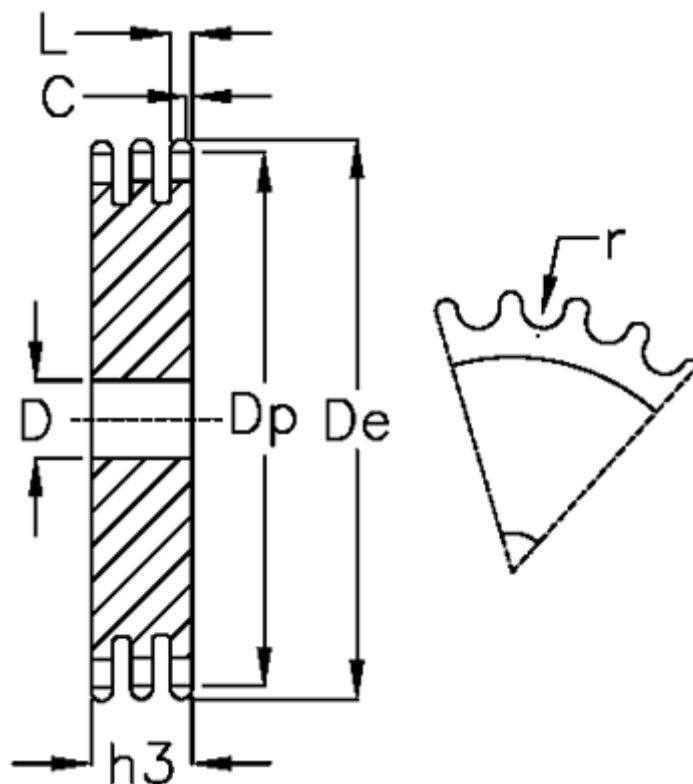

Article number: 616023007026

Description: Plate wheel 12 B-3 Z=26 triplex

Measures

| | |
|----------------|--------------|
| C | = 2 |
| D | = 20 |
| De | = 165.9 |
| Dp | = 158.04 |
| For chain size | = 3/4 x 7/16 |
| For chain type | = 12 B-3 |
| h3 | = 49.8 |
| L | = 10.8 |

| | |
|-----------------|---------|
| Number of teeth | = 26 |
| r | = 12.07 |